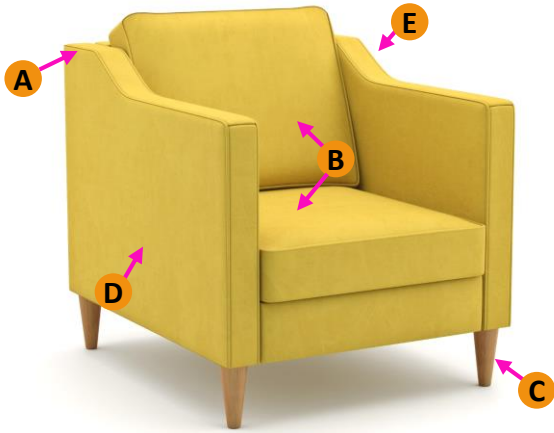

Drop home

A – Slim arm with piping detail

B – Soft padded seat and back cushions

C – Tapered wood legs

D – Heavy duty commercial frame

E – Drop arm detail

DRH-1

Dimensions:
80cm W x 90cm D x 80cm H
Seat Depth: 55cm
Seat Height: 45cm H