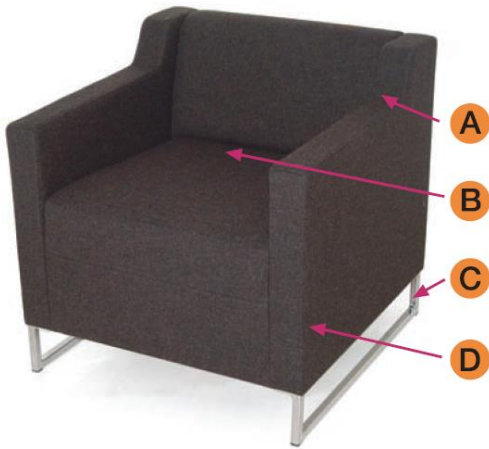

Dropp

- A - Slim arm design in 3 styles
- B - Fixed seat and back cushions
- C - Polished chrome Sled base
- D - Heavy duty commercial frame

Dropp 0

Dimensions:
73cm W x 74cm D x 74cm H
Seat Depth: 54cm D
Seat Height: 46cm H

Dropp 2.5

Dimensions:
184.5cm W x 74cm D x 74cm H
Seat Depth: 54cm D
Seat Height: 46cm H

Dropp 1

Dimensions:
73cm W x 74cm D x 74cm H
Seat Depth: 54cm D
Seat Height: 46cm H

Dropp 3

Dimensions:
210cm W x 74cm D x 74cm H
Seat Depth: 54cm D
Seat Height: 46cm H

Dropp 1.5

Dimensions:
109.5cm W x 74cm D x 74cm H
Seat Depth: 54cm D
Seat Height: 46cm H

Dropp Otto SML

Dimensions:
74cm W x 74cm D x 46cm H
Seat Depth: 74cm D
Seat Height: 46cm H

Dropp 2

Dimensions:
148cm W x 74cm D x 74cm H
Seat Depth: 54cm D
Seat Height: 46cm H

Dropp Otto LRG

Dimensions:
144cm W x 74cm D x 46cm H
Seat Depth: 74cm D
Seat Height: 46cm H

Options: Full base | High arm | Low arm